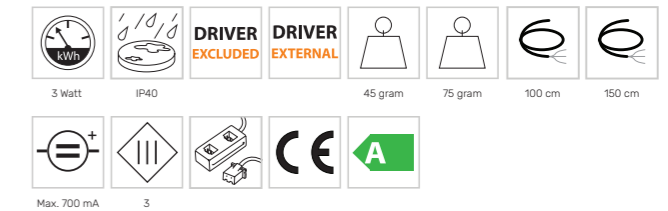

Lenses can be changed easily on the spot. 40° lens fitted. 15° lens included as accessory in the delivery.

**Colour & colour temperatures**

3000K

**General specifications**

**Optics**

15°

40°

**Control options**