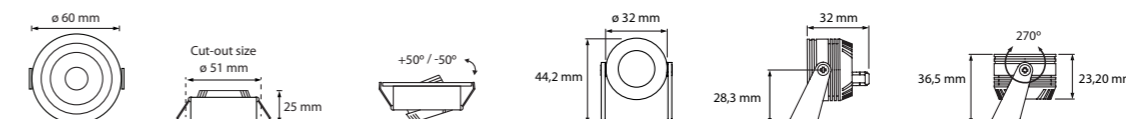

**Housing & finish**

Black

**Mounting options**

**CRI**

CRI>82 - CRI>90

**Luminous flux**

169 Lumen (Version 4000K CRI>82)

All product info