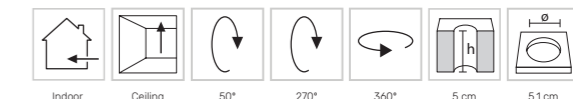

Mounting options